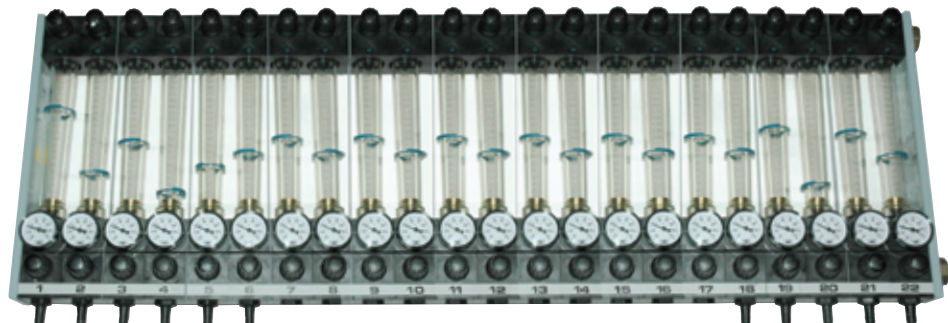

Flow Regulators

Flow regulators can be made for any number of zones and flow rates.

There's Are Just a Few Examples of Our Capabilities – Call Us With Your Needs!

www.imscompany.com

phone order toll-free (USA & Canada) **1.800.537.5375**

fax order toll-free (USA & Canada)

phone order toll-free (Mexico)

tech support toll-free (USA & Canada)

e-mail

1.888.288.6900

001.888.304.1307

1.866.467.9001

sales@imscompany.com

Please refer to imscompany.com for current pricing ©Copyright 2021 IMS Company. All rights reserved.